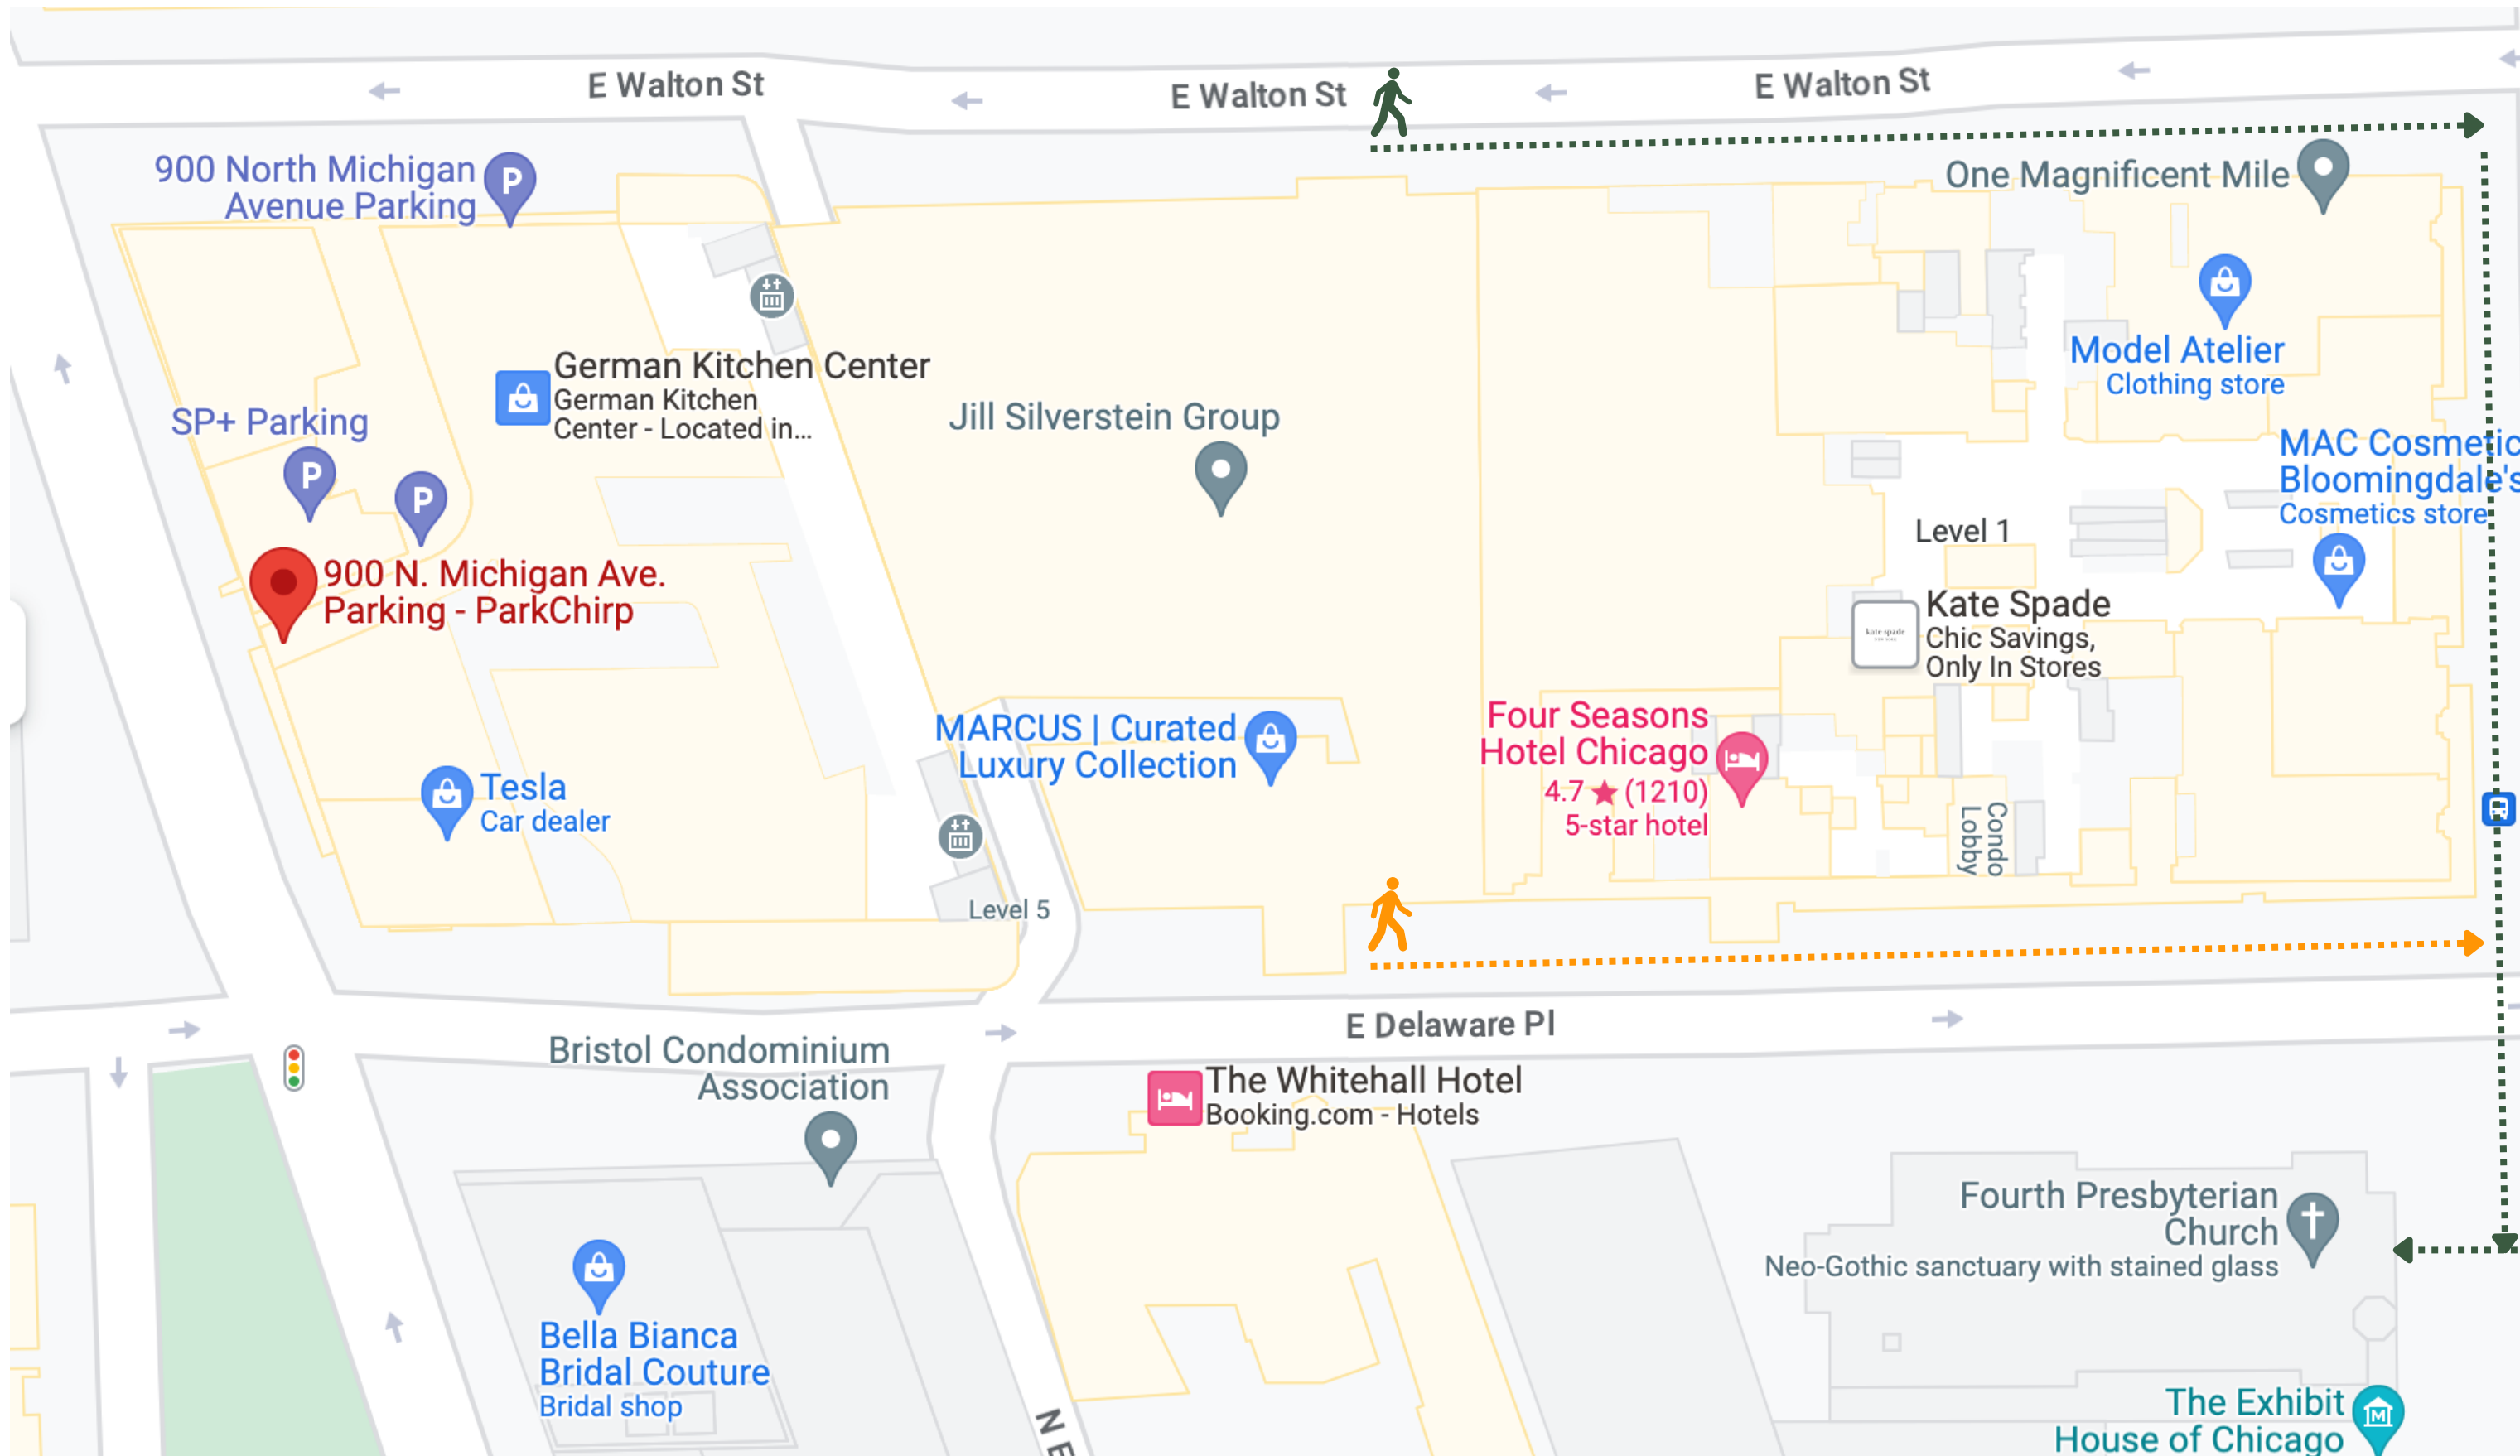

Warning- large amount of traffic

Route 90 has large amount of traffic please leave earlier than usual!

1. Get off on Ohio street
2. Take Dearborn north
3. Turn right onto Delaware
4. We recommend parking at 900 N Michigan Ave.

1 min walk to the church

There are plenty of other parking garages near the church

11-15 min drive to Carnivale 702 West Fulton Market Street, 702 W Fulton St, Chicago, IL 60661

Best 11 min 33 min 39 min 13 min

Fourth Presbyterian Church, 126 E Chestnut St

Carnivale, 702 West Fulton Market Street

Add destination

Leave now

Options

Send directions to your phone

via W Grand Ave **11 min**
1.9 miles
Best route now due to traffic conditions

Details

via W Grand Ave and N Desplaines St **11 min**
1.9 miles
Some traffic, as usual

via N La Salle Dr and W Grand Ave **12 min**
1.9 miles
Some traffic, as usual

Parking at Carnivale:

Parking garages all around the restaurant
As well as street parking.
There is also valet!