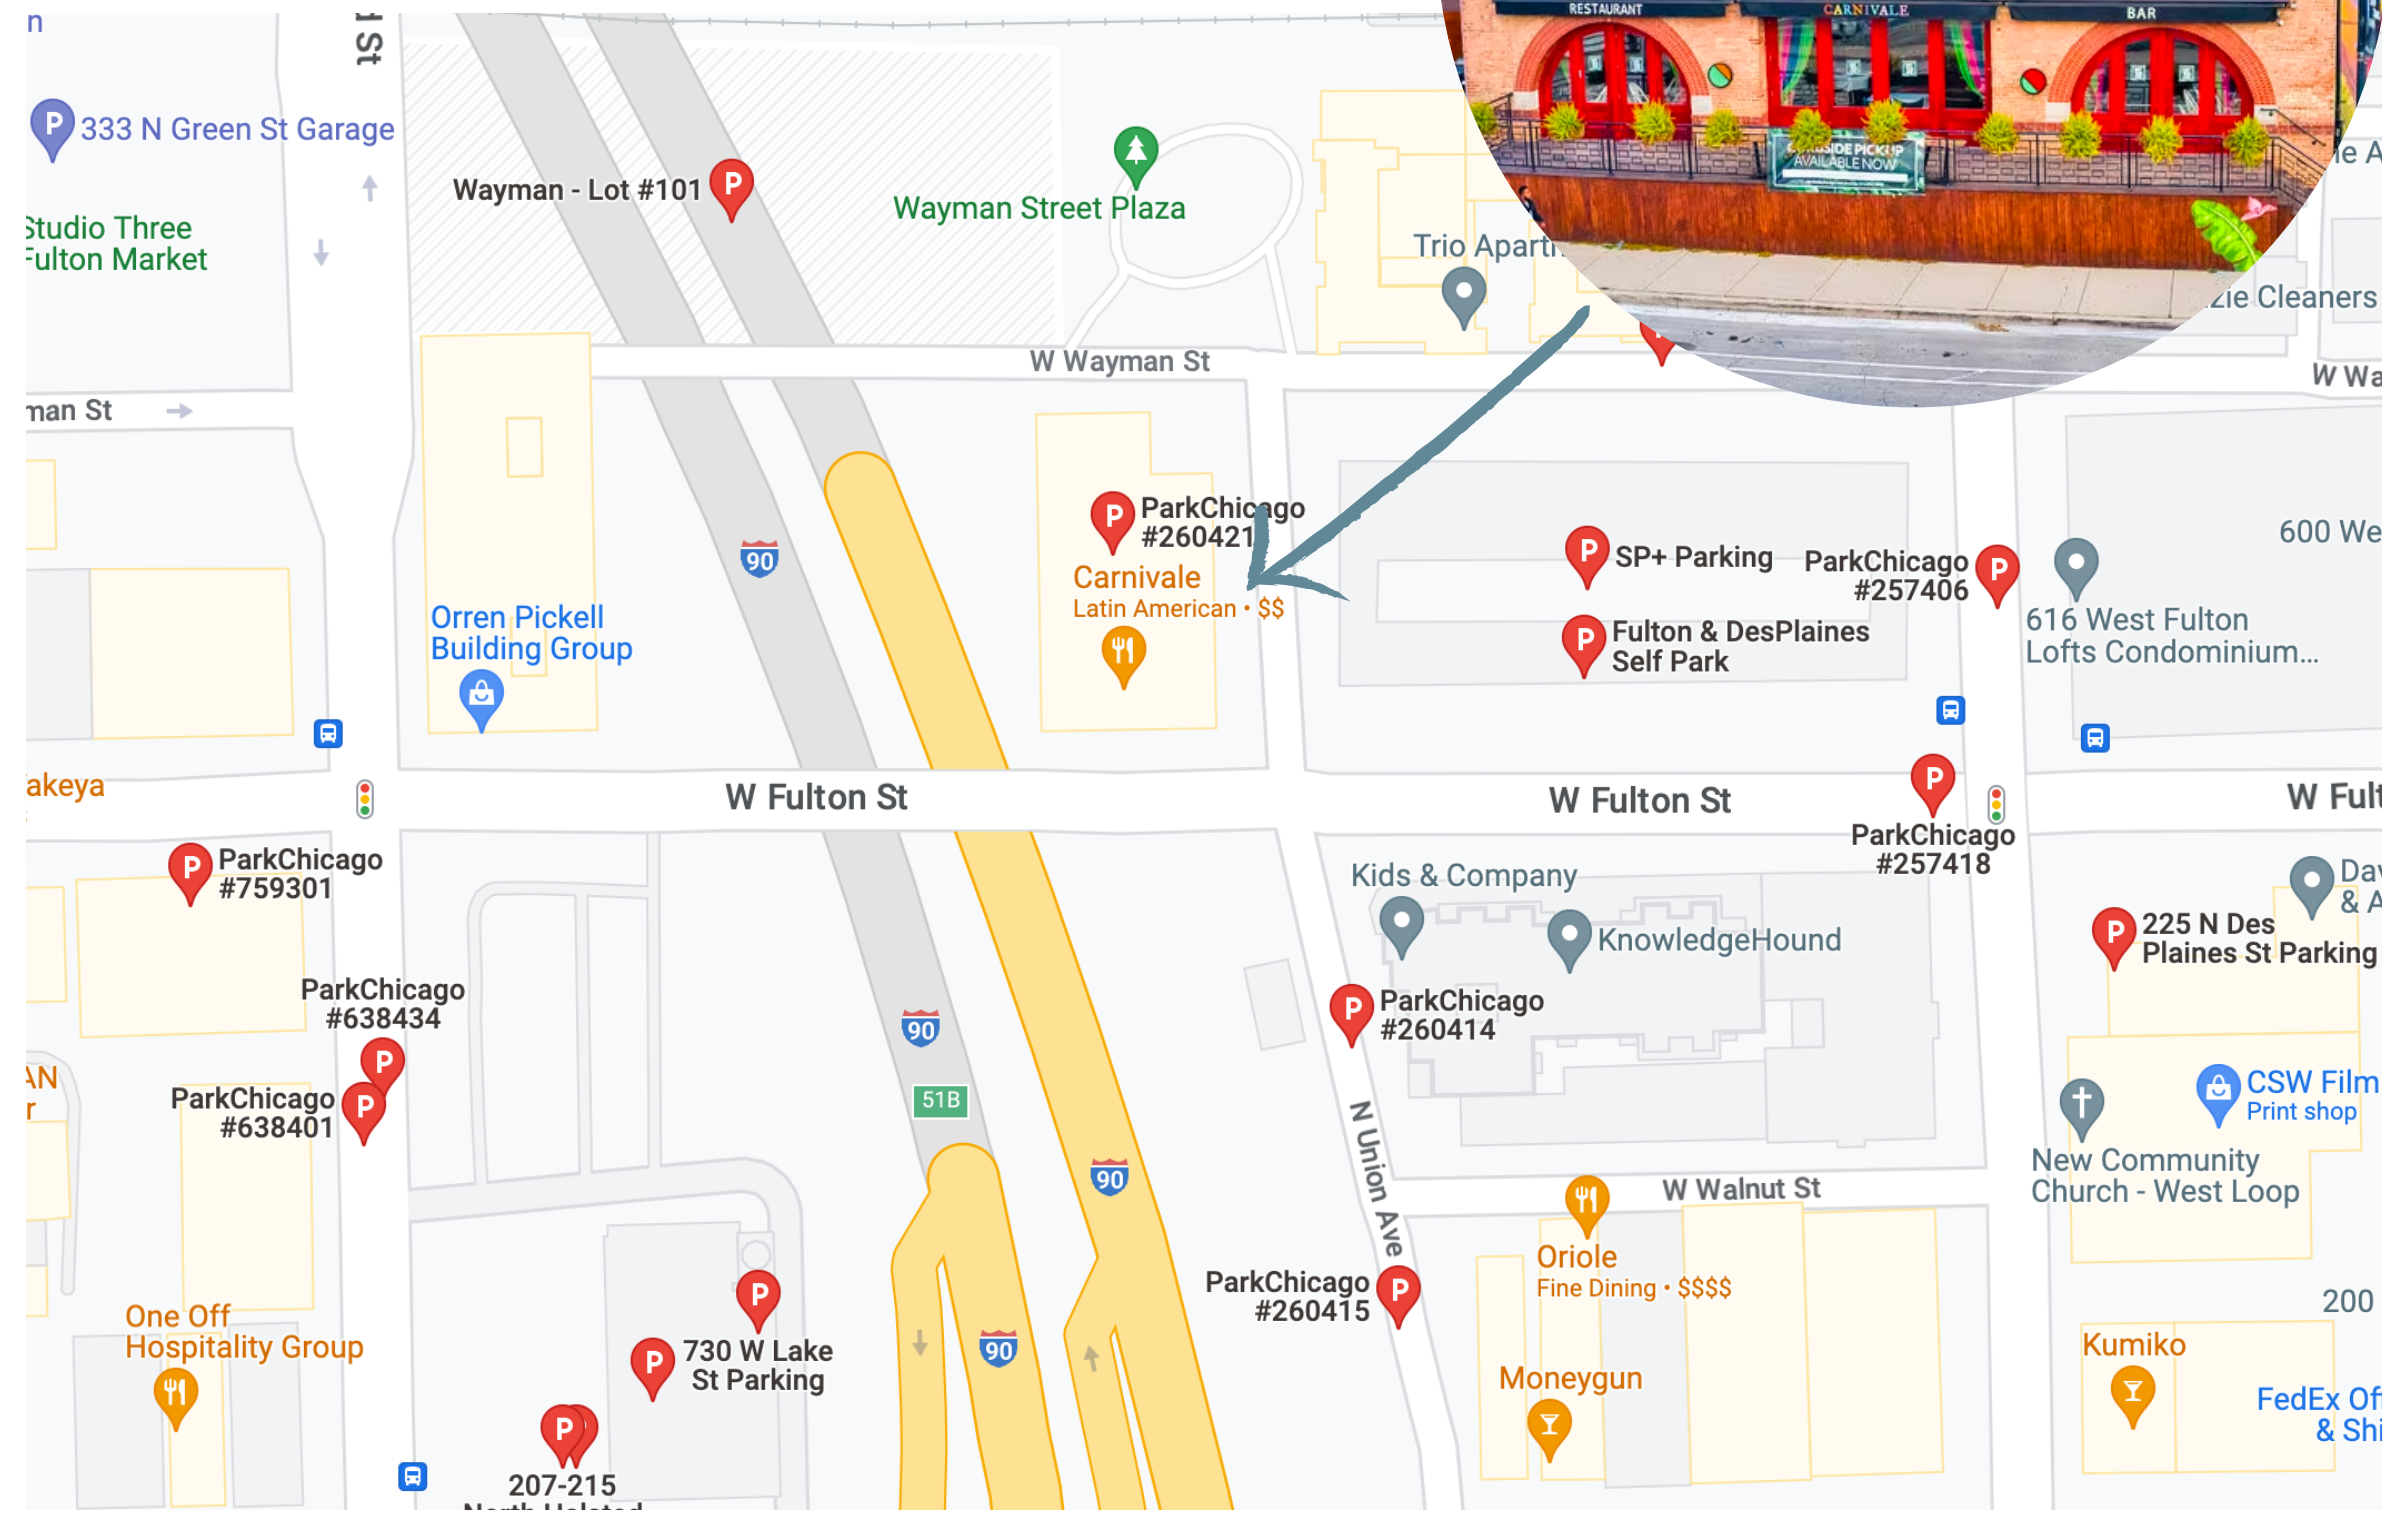

Warning- large amount of traffic

Route 90 has large amount of traffic please leave earlier than usual!

1. Get off on Ohio street
2. Take Dearborn north
3. Turn right onto Delaware
4. We recommend parking at 900 N Michigan Ave.

1 min walk to the church

There are plenty of other parking garages near the church

11-15 min drive to Carnivale 702 West Fulton Market Street, 702 W Fulton St, Chicago, IL 60661

Best 11 min 33 min 39 min 13 min

Fourth Presbyterian Church, 126 E Chestnut St

Carnivale, 702 West Fulton Market Street

Add destination

Leave now

Options

Send directions to your phone

via W Grand Ave **11 min**
1.9 miles
Best route now due to traffic conditions

Details

via W Grand Ave and N Desplaines St **11 min**
1.9 miles
Some traffic, as usual

via N La Salle Dr and W Grand Ave **12 min**
1.9 miles
Some traffic, as usual

Parking at Carnivale:

Parking garages all around the restaurant
As well as street parking.
There is also valet!