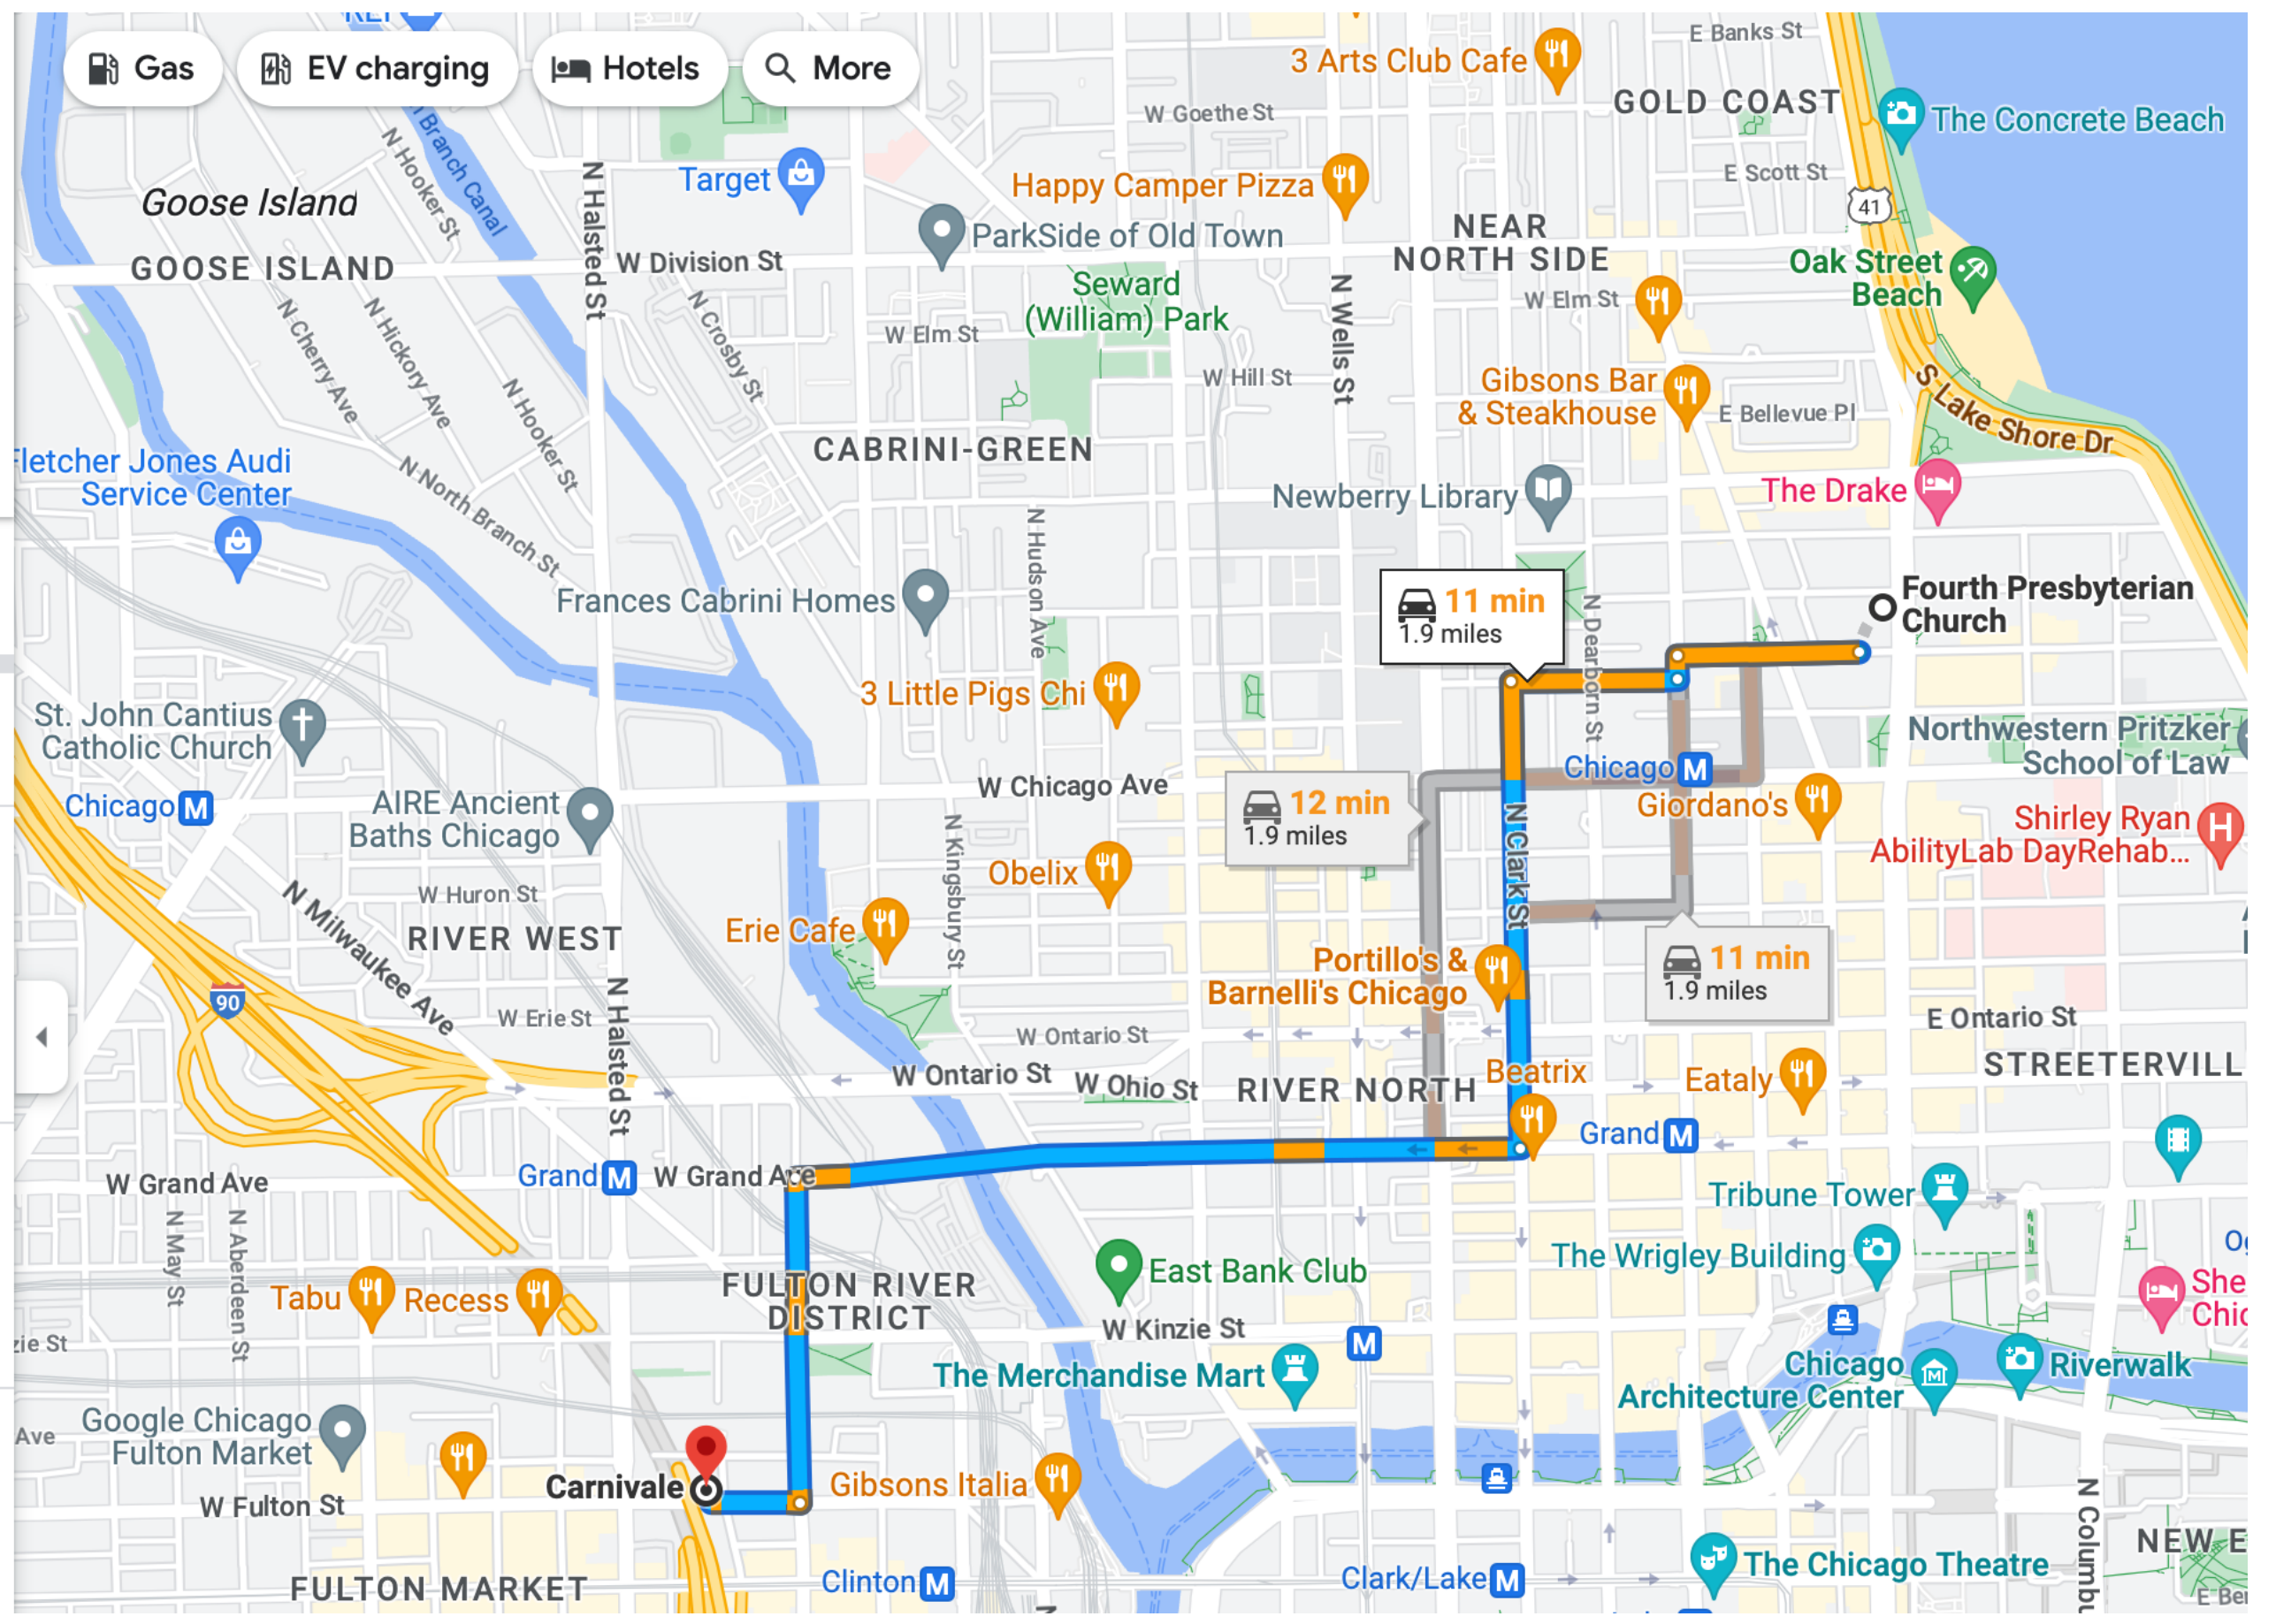

Warning- large amount of traffic

Route 90 has large amount of traffic please leave earlier than usual!

1. Get off on Ohio street
2. Take Dearborn north
3. Turn right onto Delaware
4. We recommend parking at 900 N Michigan Ave.

1 min walk to the church

There are plenty of other parking garages near the church

11-15 min drive to Carnivale 702 West Fulton Market Street, 702 W Fulton St, Chicago, IL 60661

Best 11 min 33 min 39 min 13 min

Fourth Presbyterian Church, 126 E Chestnut St

Carnivale, 702 West Fulton Market Street

Add destination

Leave now

Options

Send directions to your phone

via W Grand Ave **11 min**
1.9 miles
Best route now due to traffic conditions

Details

via W Grand Ave and N Desplaines St **11 min**
1.9 miles
Some traffic, as usual

via N La Salle Dr and W Grand Ave **12 min**
1.9 miles
Some traffic, as usual

Parking at Carnivale:

Parking garages all around the restaurant
As well as street parking.
There is also valet!