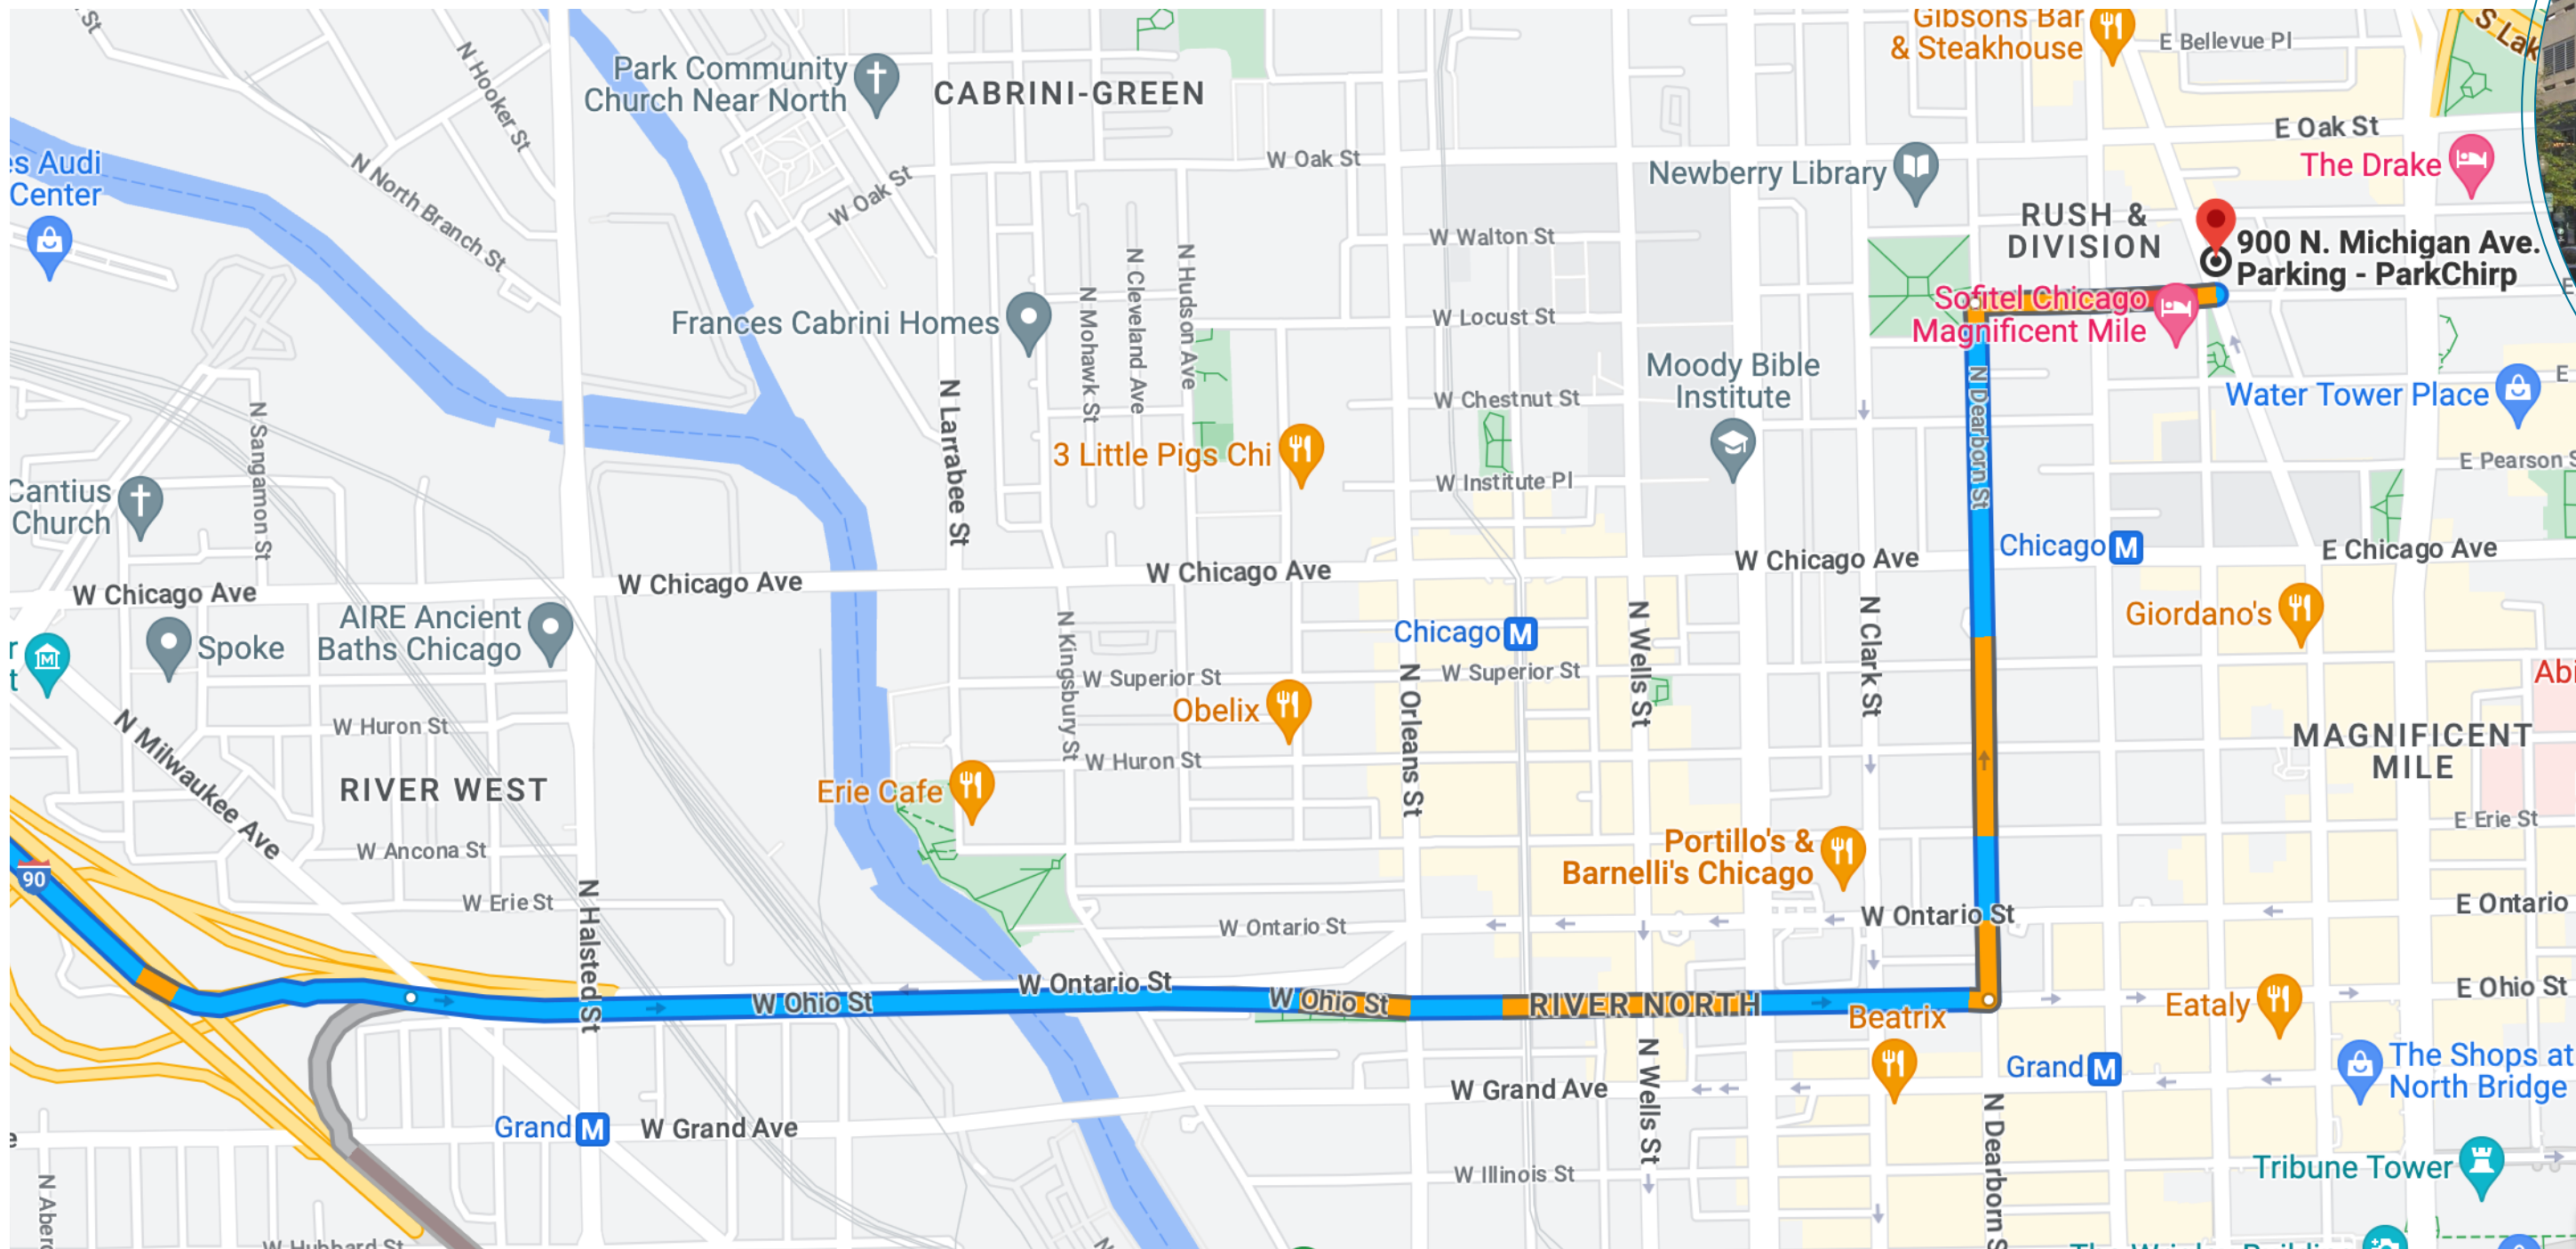

Warning- large amount of traffic

Route 90 has large amount of traffic please leave earlier than usual!

1. Get off on Ohio street
2. Take Dearborn north
3. Turn right onto Delaware
4. We recommend parking at 900 N Michigan Ave.

1 min walk to the church

There are plenty of other parking garages near the church

11-15 min drive to Carnivale 702 West Fulton Market Street, 702 W Fulton St, Chicago, IL 60661

Best 11 min 33 min 39 min 13 min

Fourth Presbyterian Church, 126 E Chestnut St

Carnivale, 702 West Fulton Market Street

Add destination

Leave now

Options

Send directions to your phone

via W Grand Ave **11 min**
1.9 miles
Best route now due to traffic conditions

Details

via W Grand Ave and N Desplaines St **11 min**
1.9 miles
Some traffic, as usual

via N La Salle Dr and W Grand Ave **12 min**
1.9 miles
Some traffic, as usual

Parking at Carnivale:

Parking garages all around the restaurant
As well as street parking.
There is also valet!