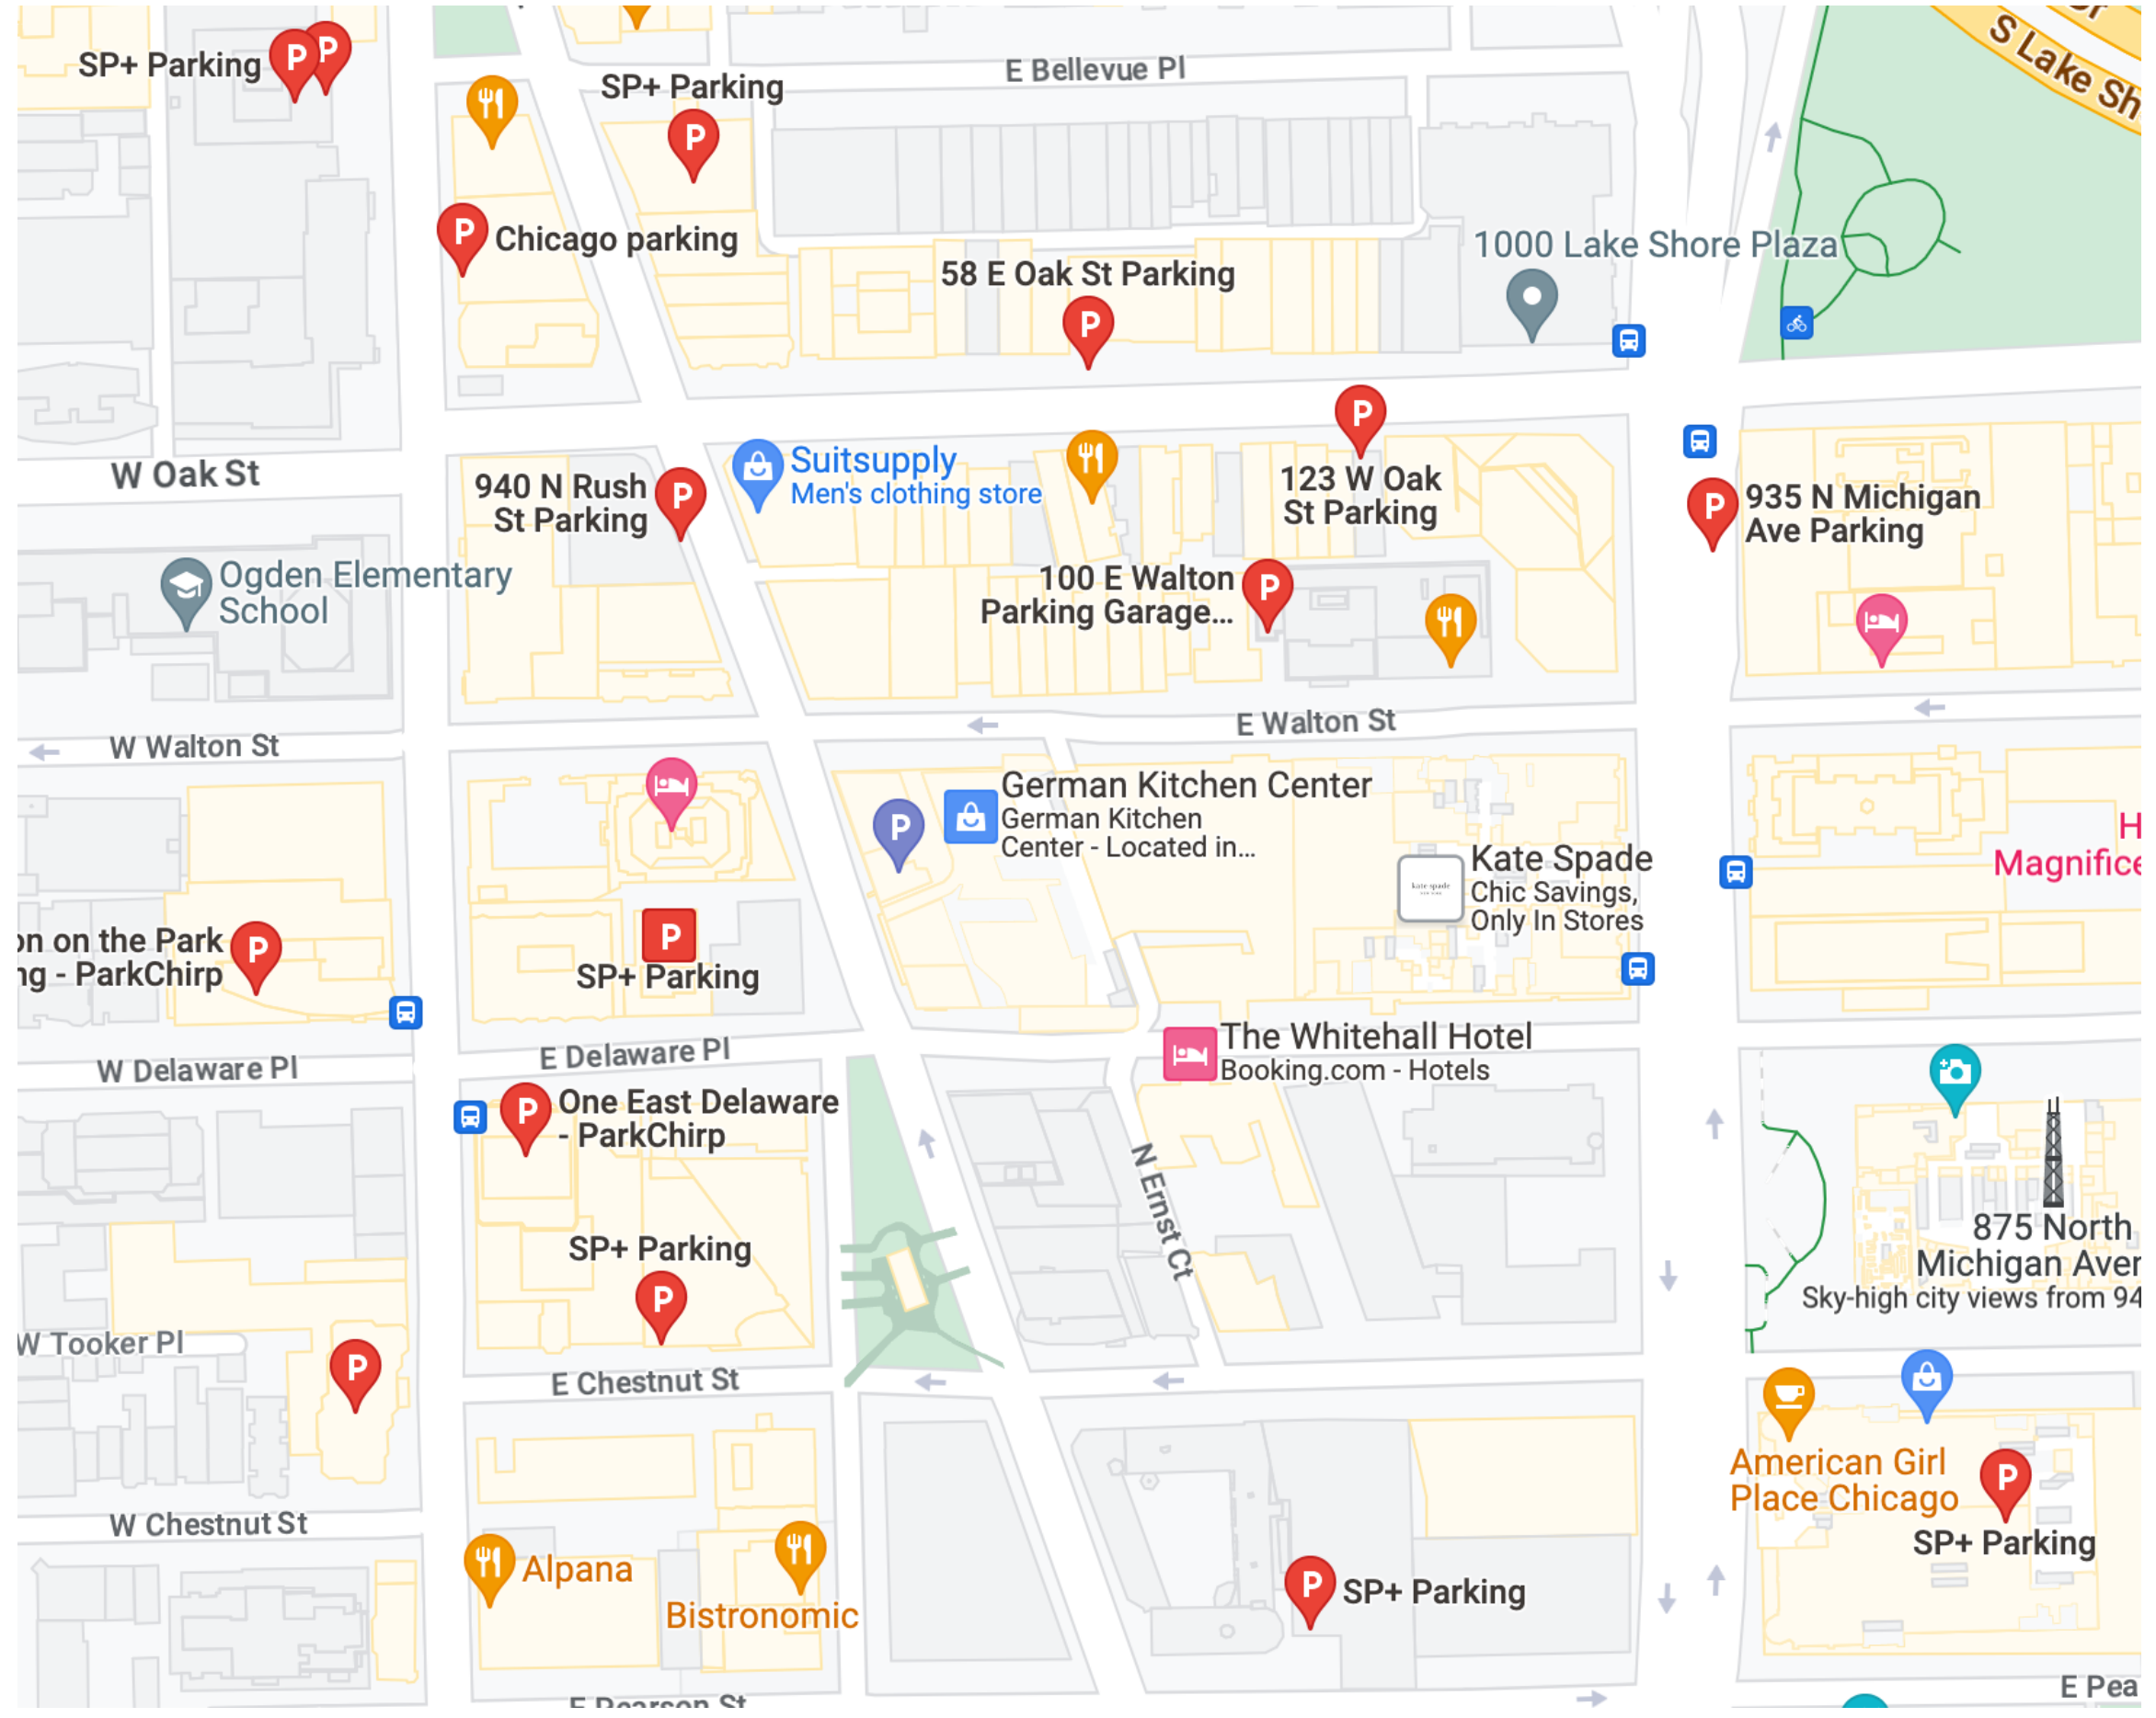

Warning- large amount of traffic

Route 90 has large amount of traffic please leave earlier than usual!

1. Get off on Ohio street
2. Take Dearborn north
3. Turn right onto Delaware
4. We recommend parking at 900 N Michigan Ave.

1 min walk to the church

There are plenty of other parking garages near the church

11-15 min drive to Carnivale 702 West Fulton Market Street, 702 W Fulton St, Chicago, IL 60661

Best 11 min 33 min 39 min 13 min

Fourth Presbyterian Church, 126 E Chestnut St

Carnivale, 702 West Fulton Market Street

Add destination

Leave now

Options

Send directions to your phone

via W Grand Ave **11 min**
1.9 miles
Best route now due to traffic conditions

Details

via W Grand Ave and N Desplaines St **11 min**
1.9 miles
Some traffic, as usual

via N La Salle Dr and W Grand Ave **12 min**
1.9 miles
Some traffic, as usual

Parking at Carnivale:

Parking garages all around the restaurant
As well as street parking.
There is also valet!