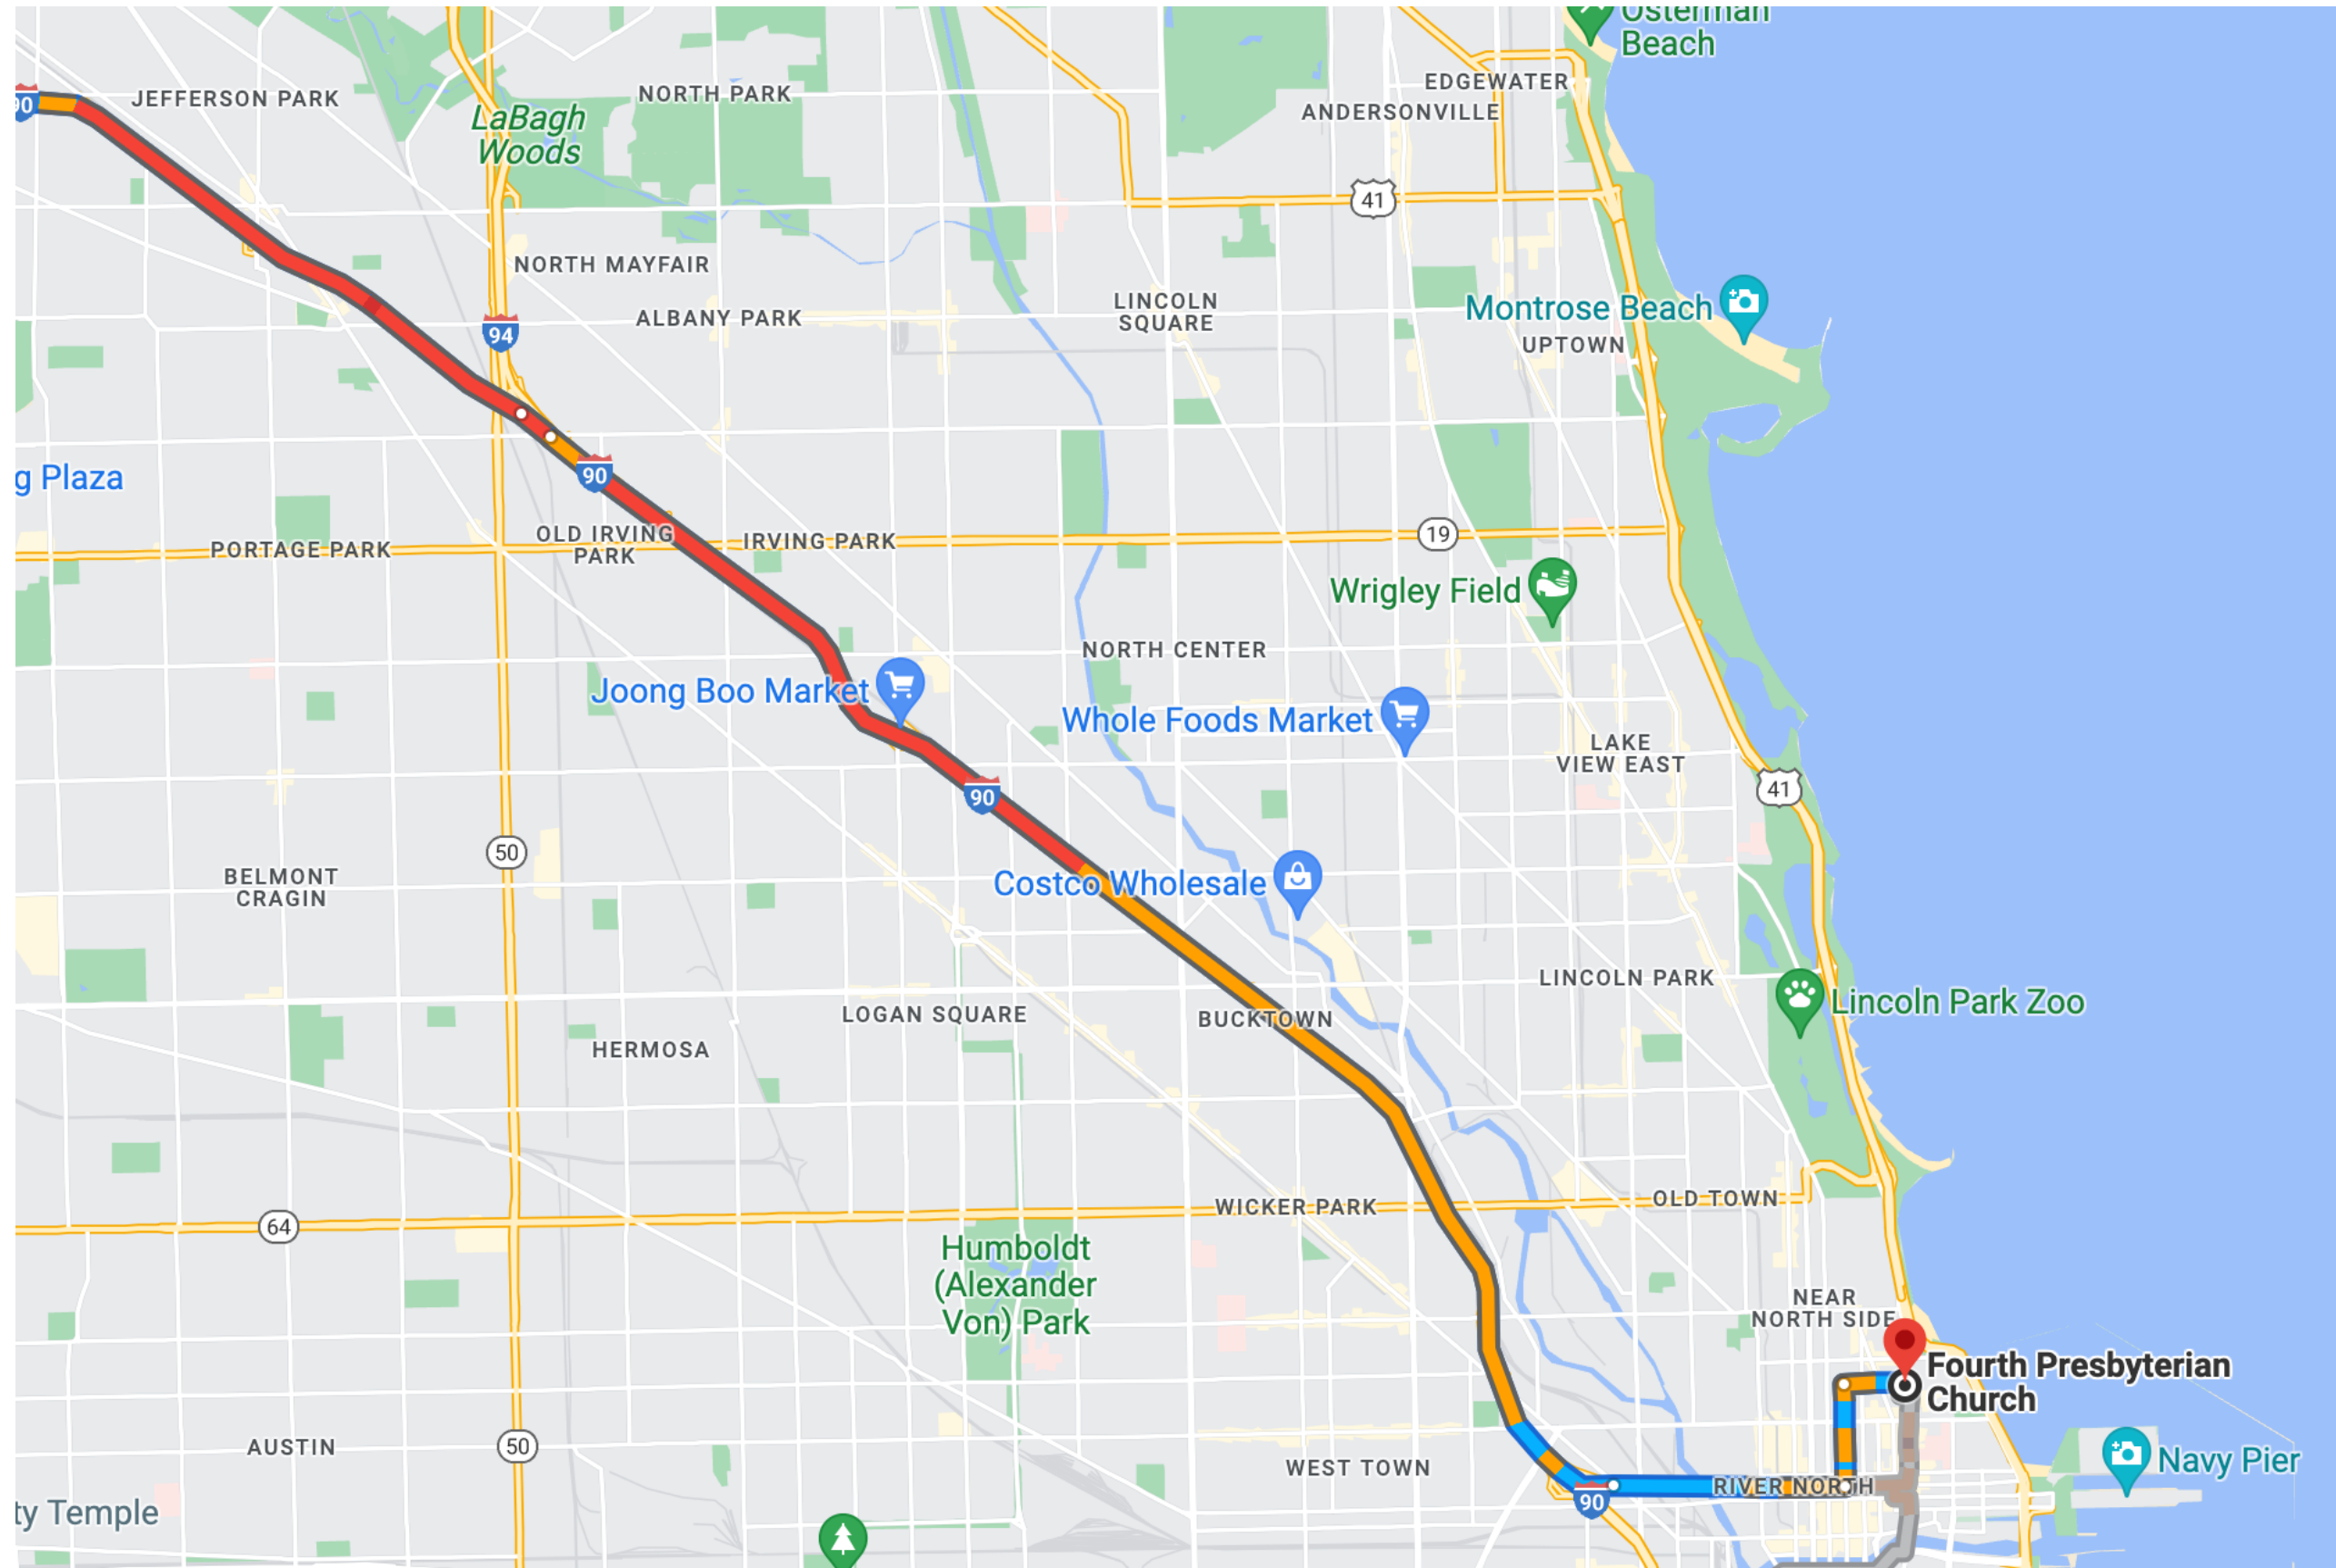

Warning- large amount of traffic

Route 90 has large amount of traffic please leave earlier than usual!

1. Get off on Ohio street
2. Take Dearborn north
3. Turn right onto Delaware
4. We recommend parking at 900 N Michigan Ave.

1 min walk to the church

There are plenty of other parking garages near the church

11-15 min drive to Carnivale 702 West Fulton Market Street, 702 W Fulton St, Chicago, IL 60661

Best 11 min 33 min 39 min 13 min

Fourth Presbyterian Church, 126 E Chestnut St

Carnivale, 702 West Fulton Market Street

Add destination

Leave now

Options

Send directions to your phone

via W Grand Ave **11 min**
1.9 miles
Best route now due to traffic conditions

Details

via W Grand Ave and N Desplaines St **11 min**
1.9 miles
Some traffic, as usual

via N La Salle Dr and W Grand Ave **12 min**
1.9 miles
Some traffic, as usual

Parking at Carnivale:

Parking garages all around the restaurant
As well as street parking.
There is also valet!